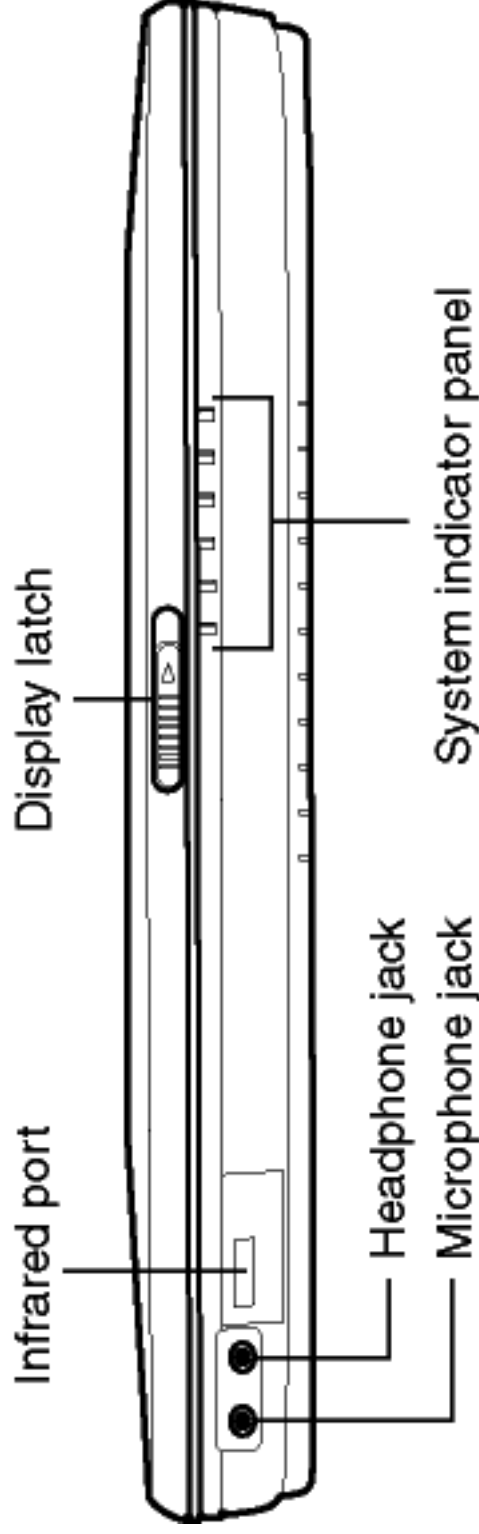

Front with display closed