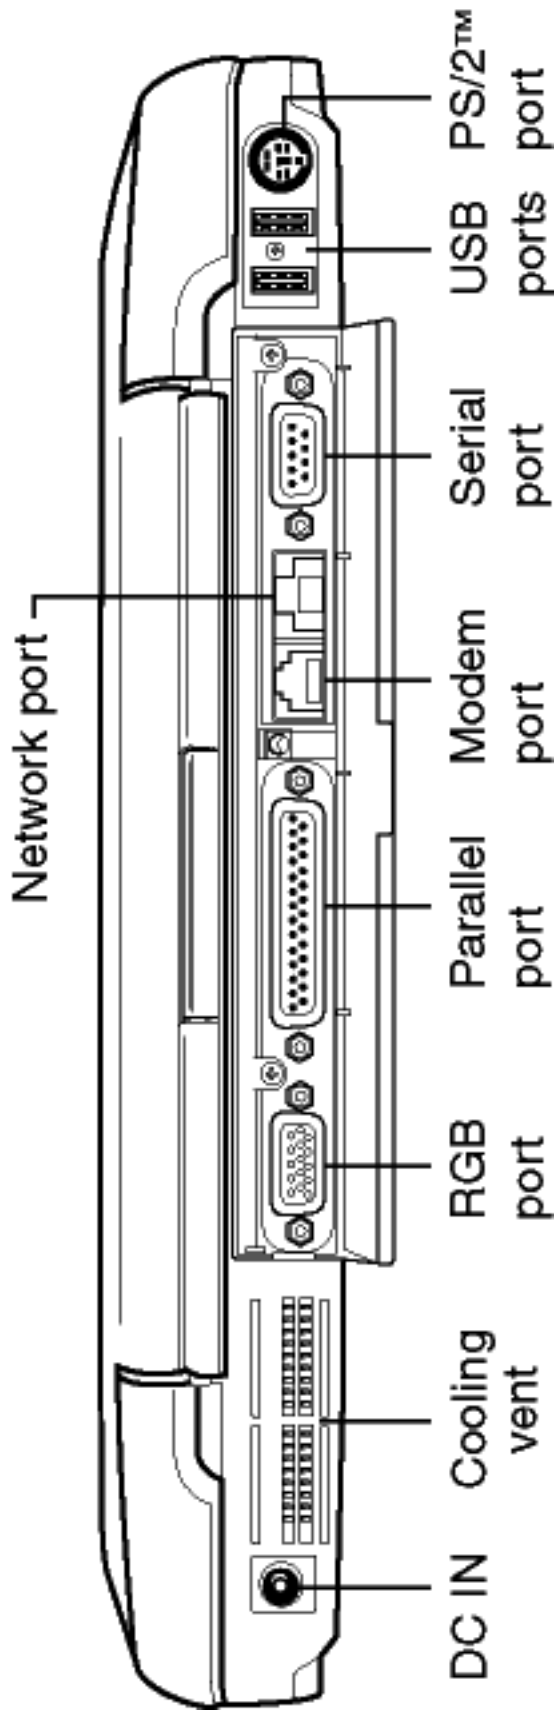

Input Devices

- **Keyboard:** Full sized 85 keys with 12 function keys, 2.7mm key stroke, 6mm height; Dedicated Windows® & Application keys support; HotKey function; Integrated AccuPoint® II pointing device with Scroll button.

Front with display open

Front with display closed

Right side

Left side

Back

Underside