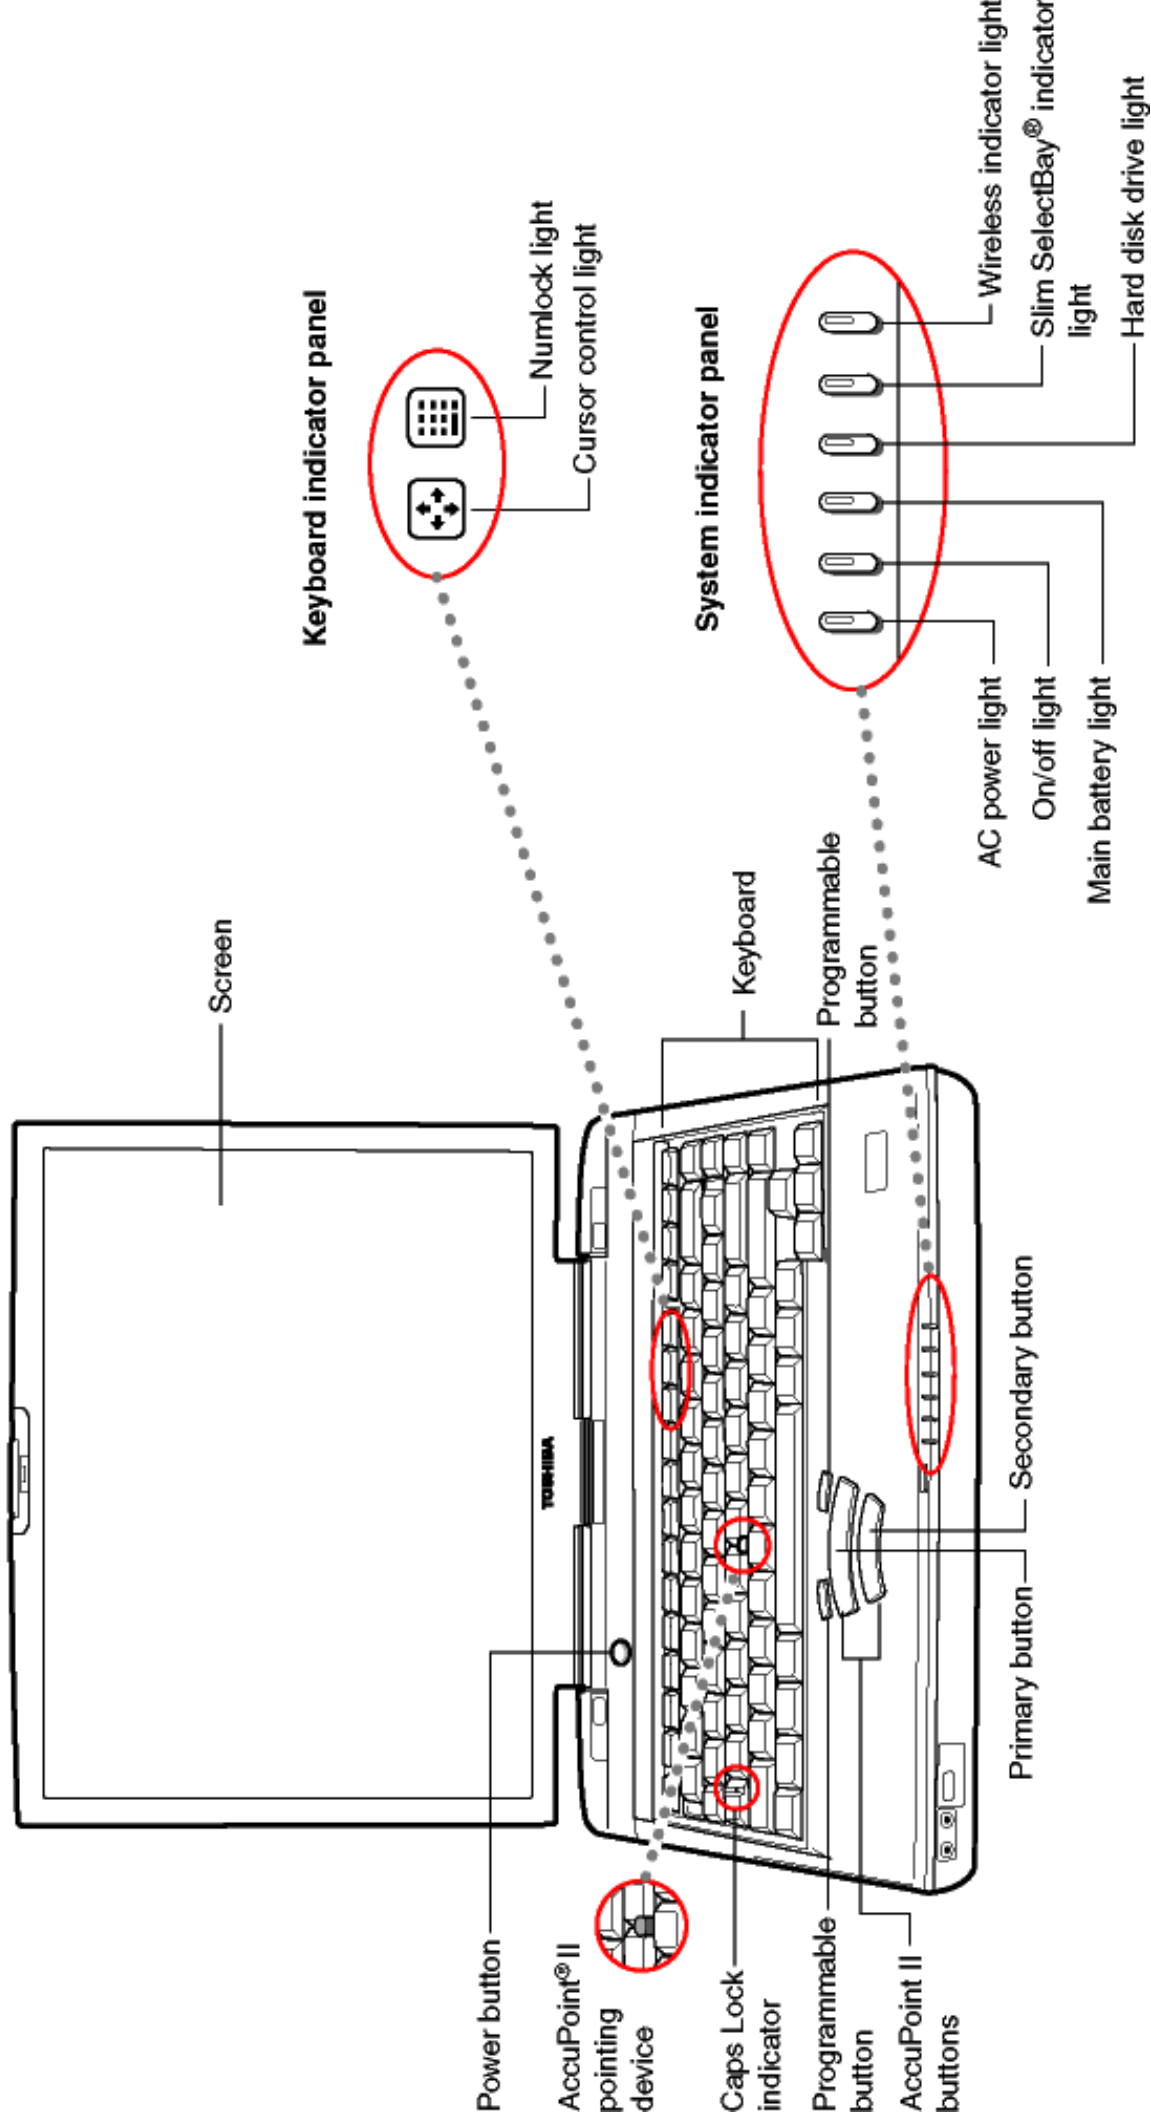

Front with display open