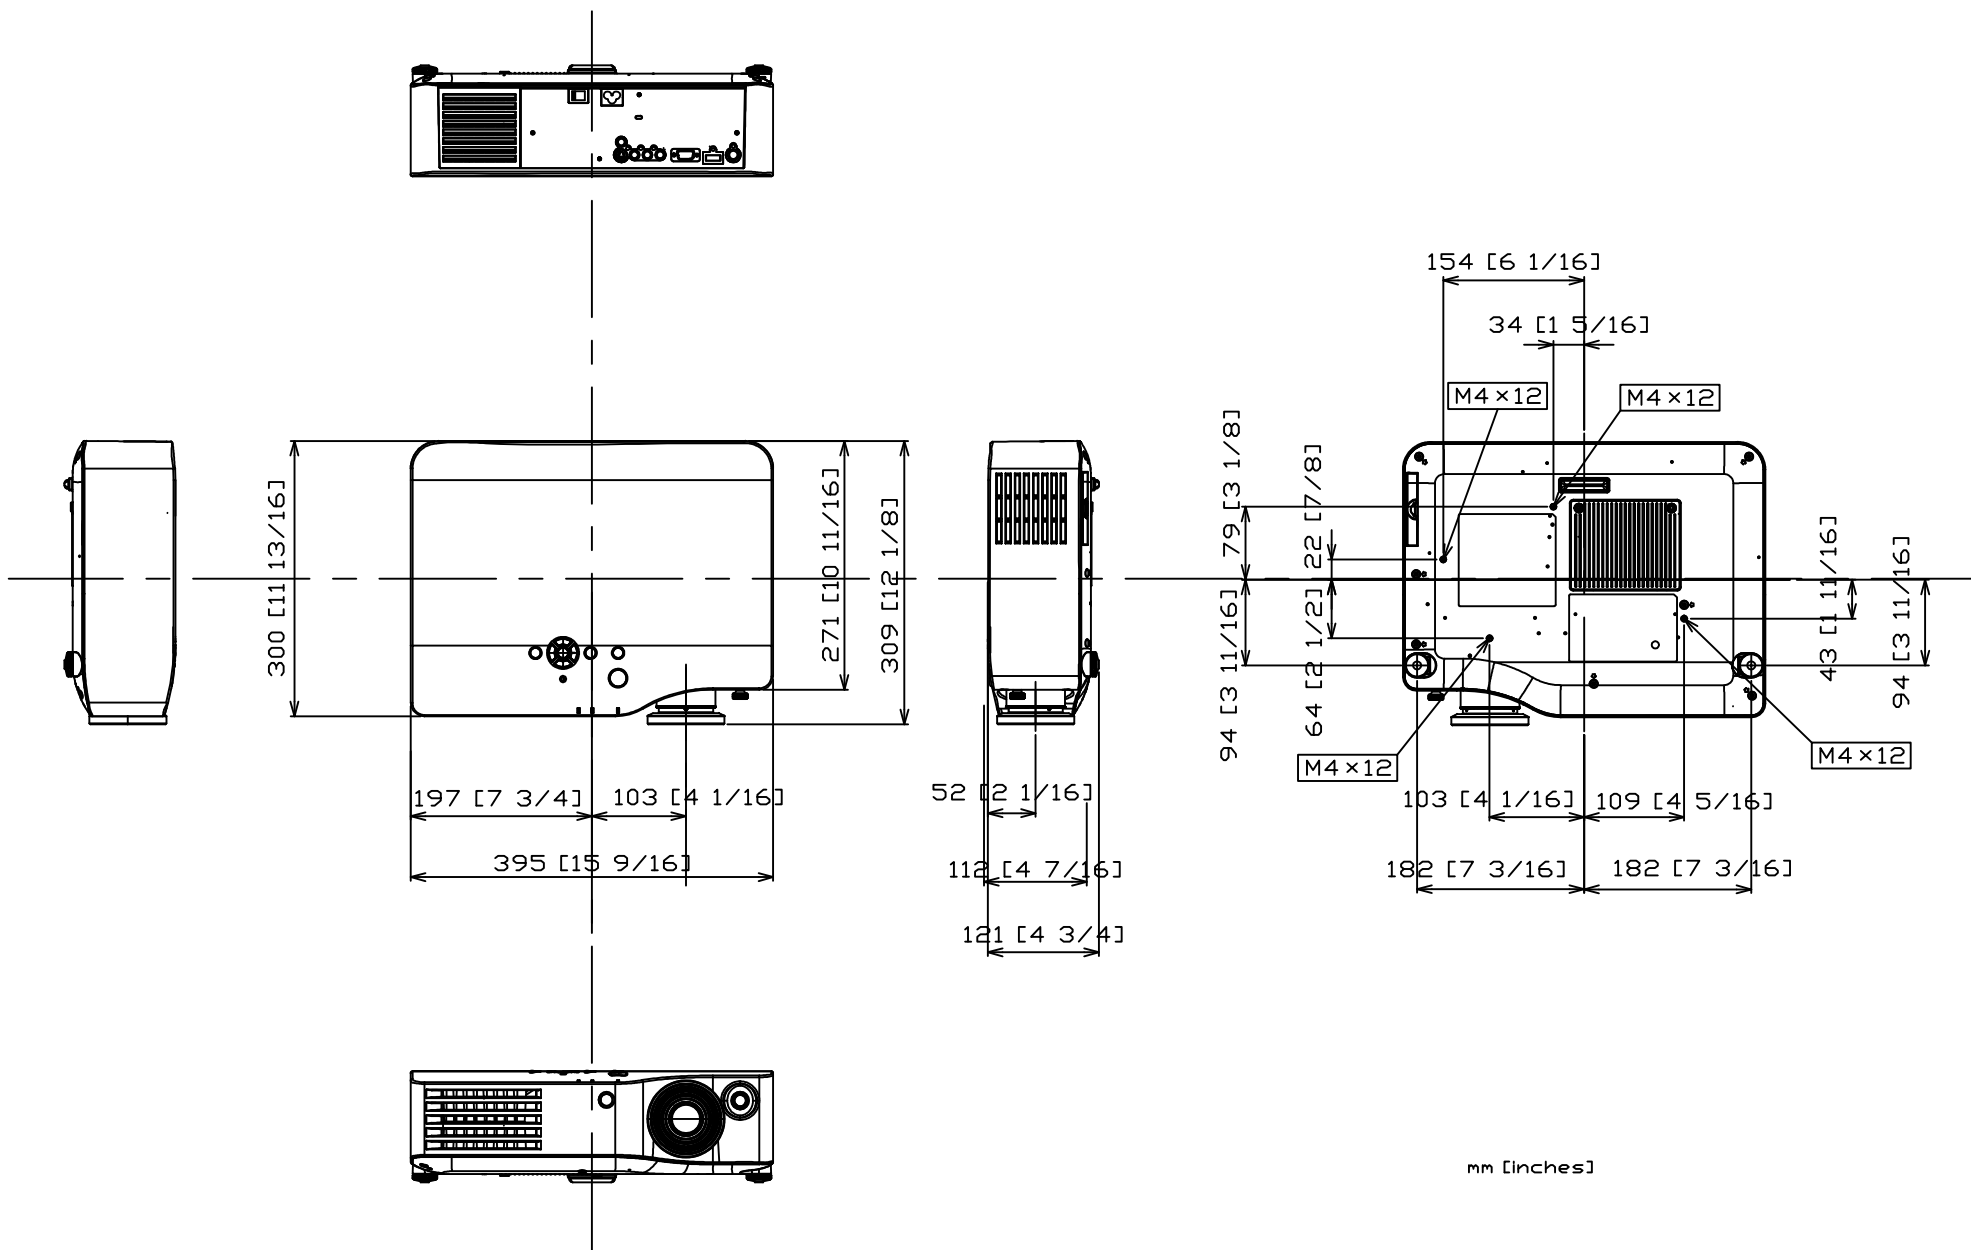

Panasonic Projector

PT-AX100

mm [inches]