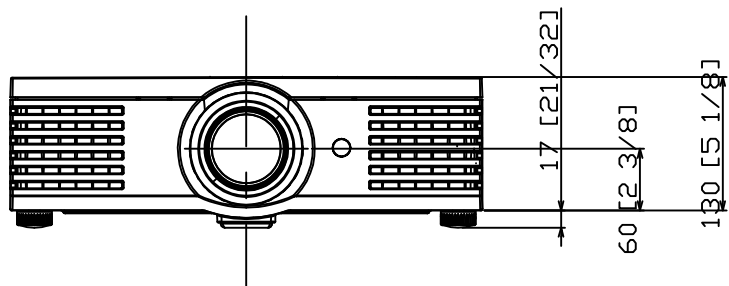

PT-AE1000

Panasonic Projector

with Cable cover ET-PKC1000
(reference)

85.5 [3 3/8]
28 [1 3/32]
36.5 [1 7/16]
58 [2 9/32]

mm / [inches]