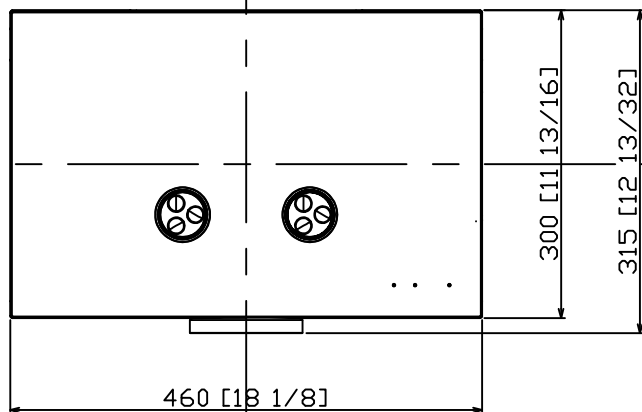

PT-AE1000

Panasonic Projector

with Cable cover ET-PKC1000
(reference)

85.5 [3 3/8]
28 [1 3/32]
36.5 [1 7/16]
58 [2 9/32]

mm / [inches]