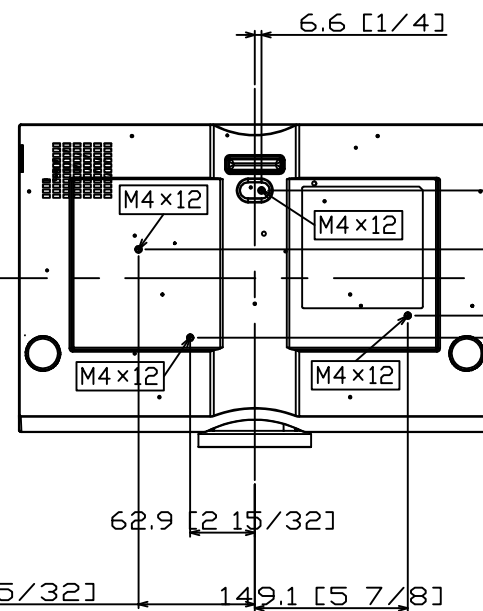

PT-AE1000

Panasonic Projector

with Cable cover ET-PKC1000
(reference)

85.5 [3 3/8]
28 [1 3/32]
36.5 [1 7/16]
58 [2 9/32]

mm / [inches]