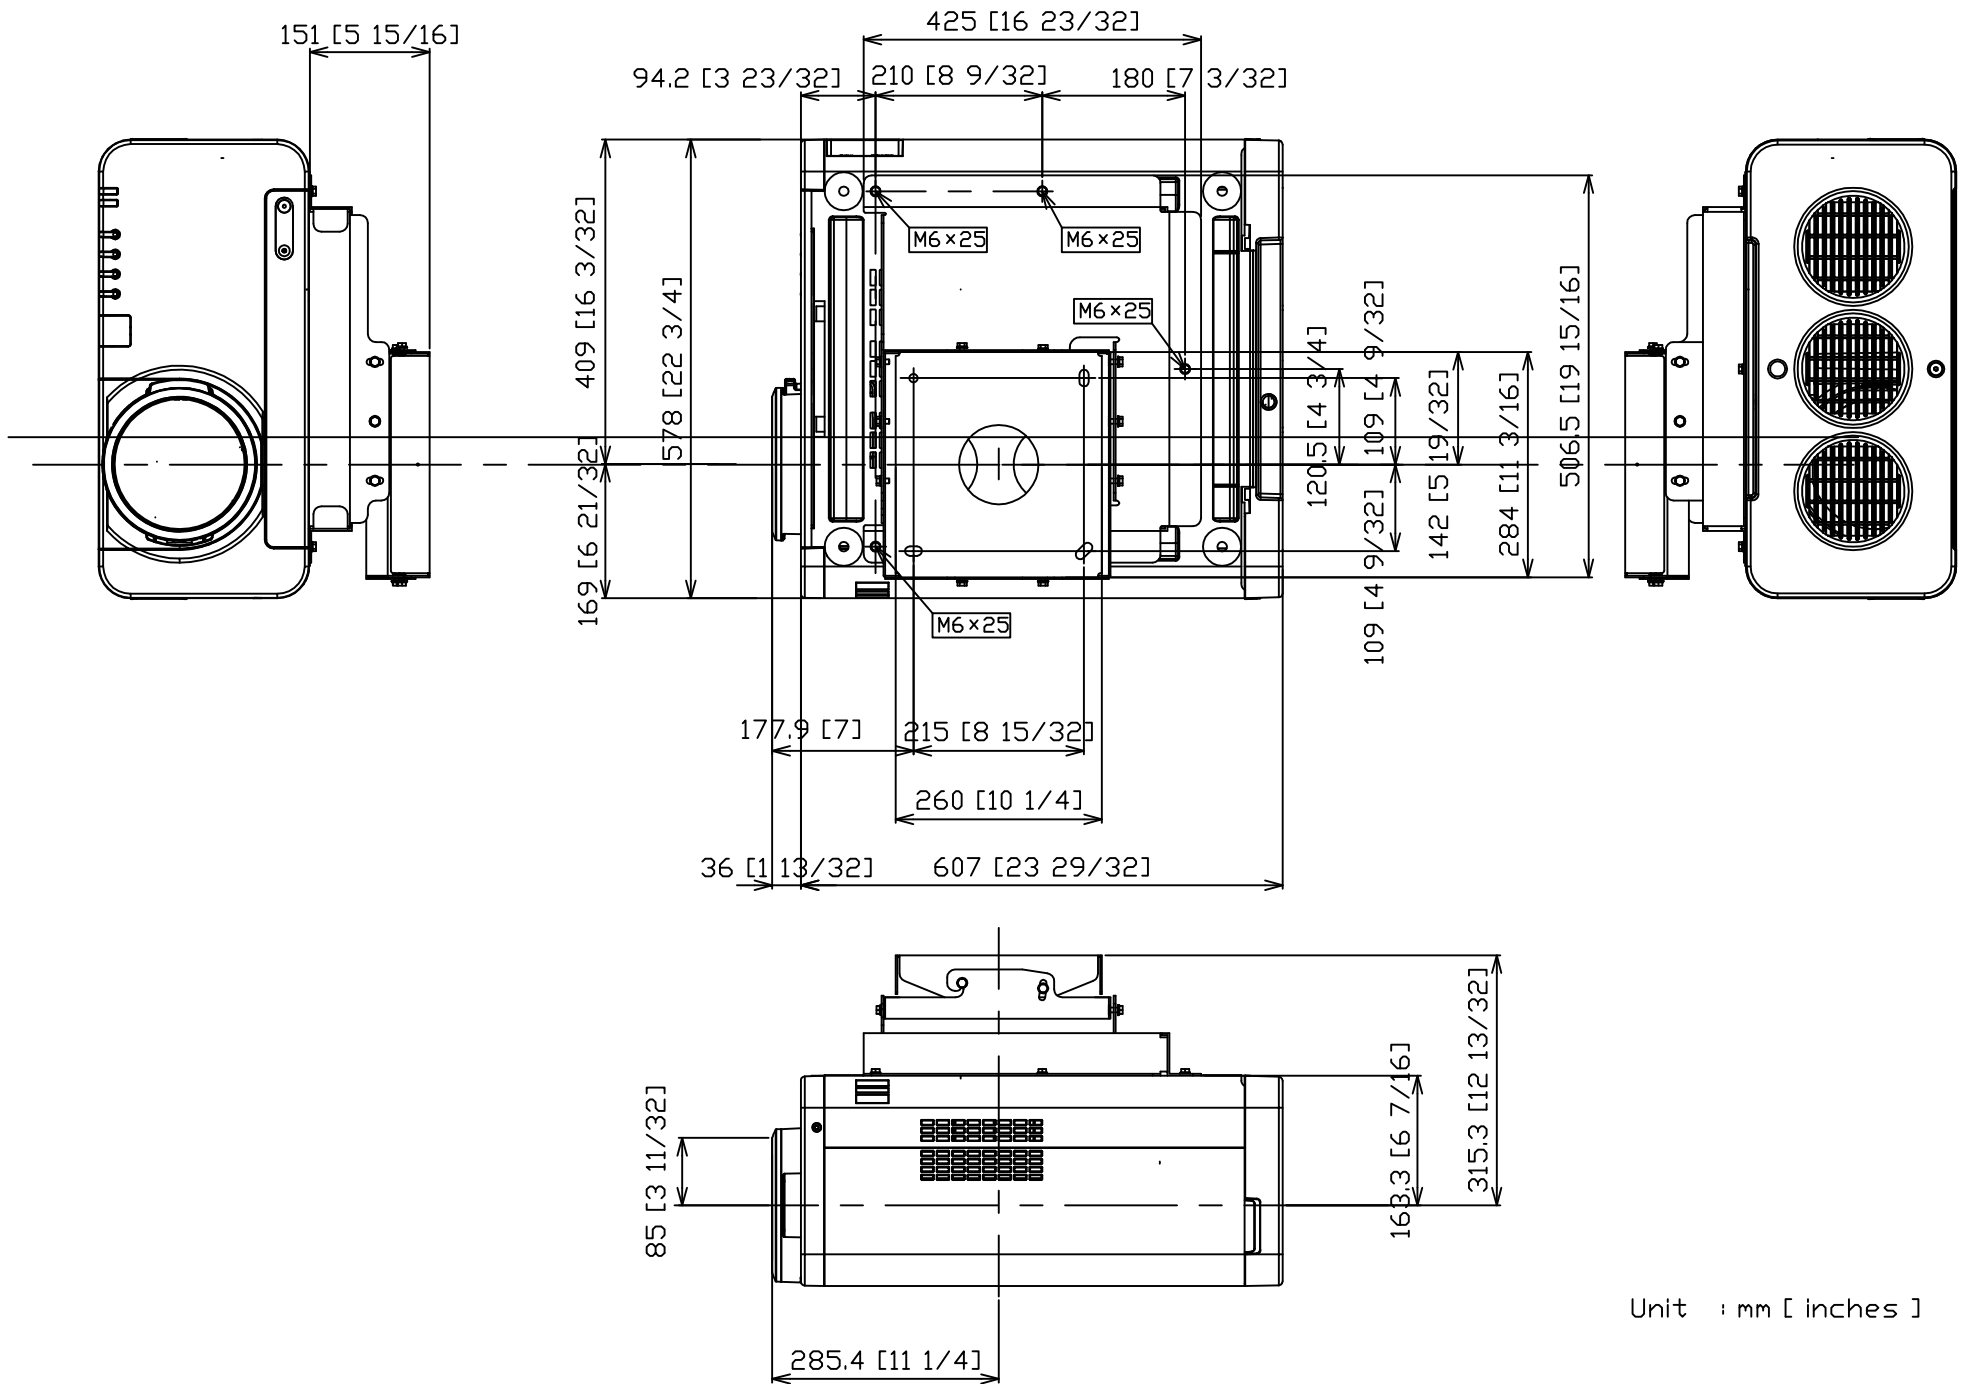

Panasonic Projector

ET-PKD100S

Unit : mm [ inches ]