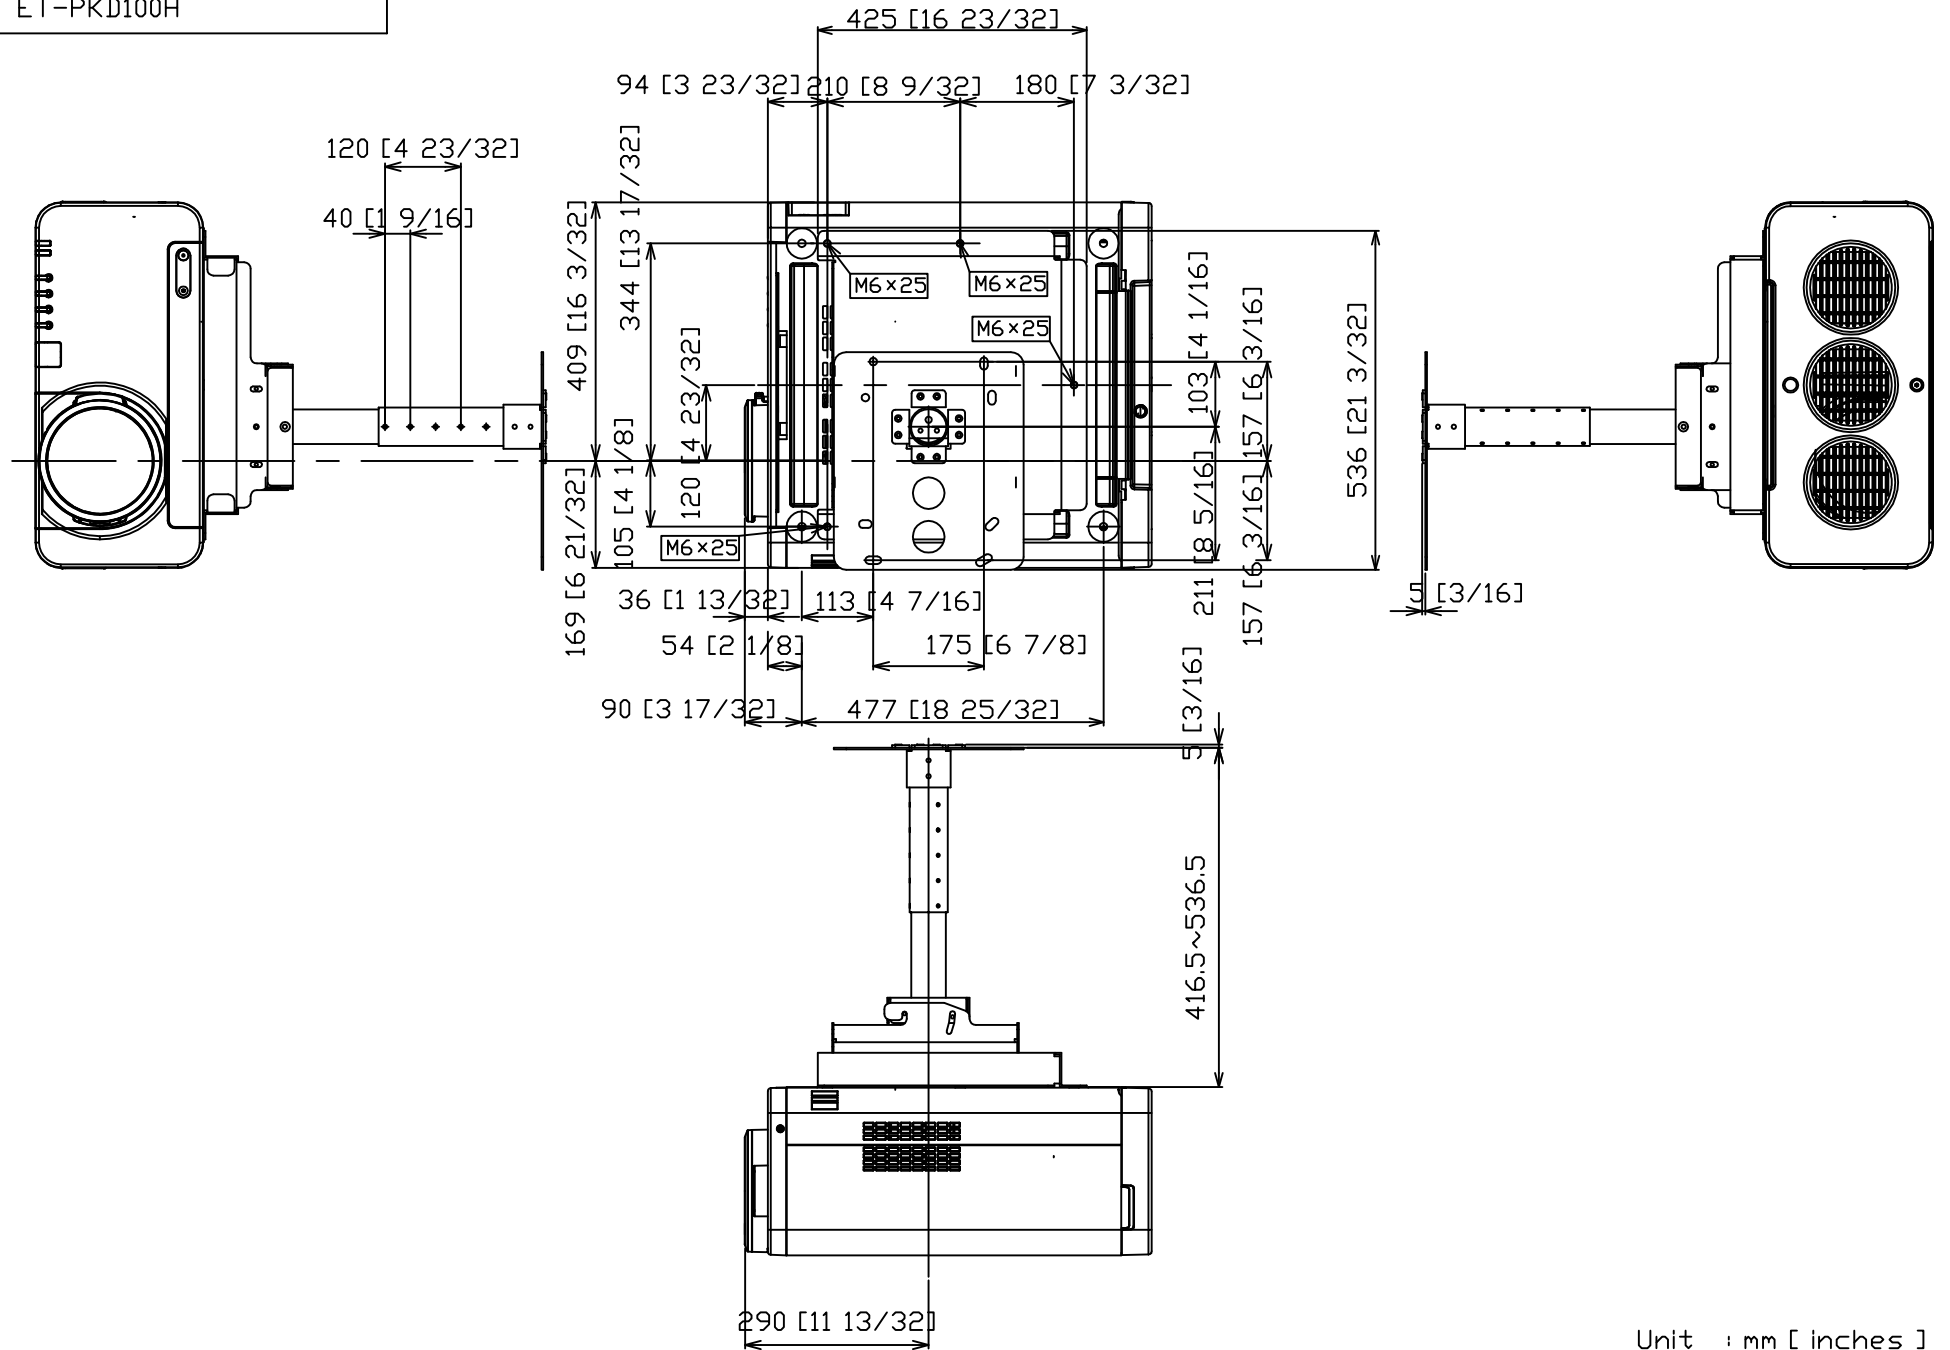

Panasonic Projector

ET-PKD100H

Unit : mm [ inches ]  
Weight : 16. 6kg