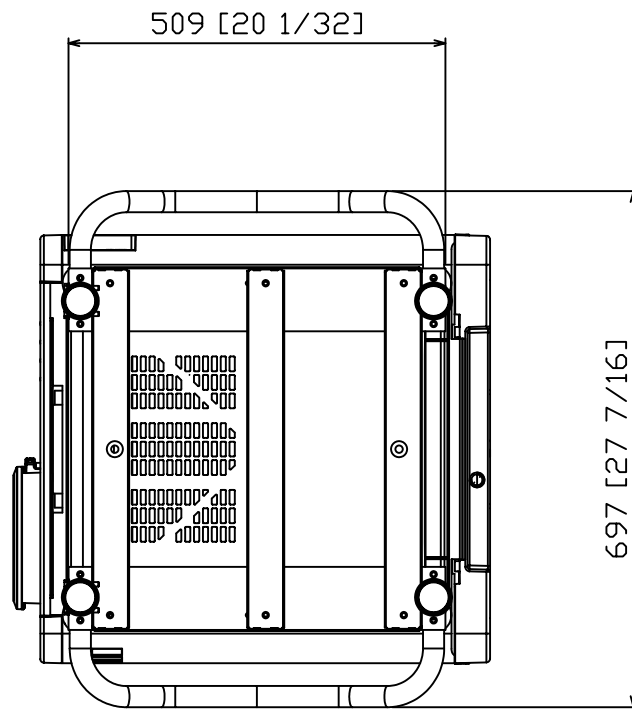

Panasonic Projector (option)

ET-HAD100

mm [inches]