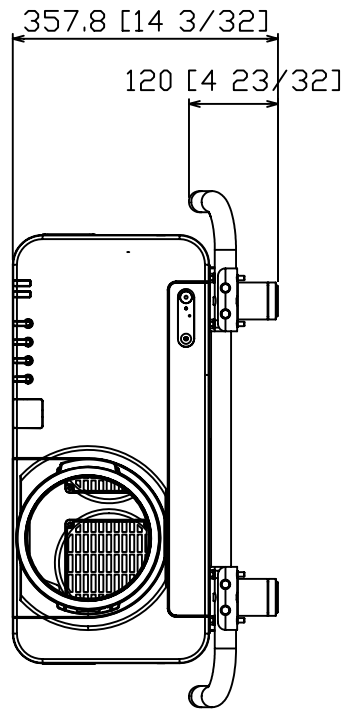

Panasonic Projector (option)

ET-HAD100

mm [inches]