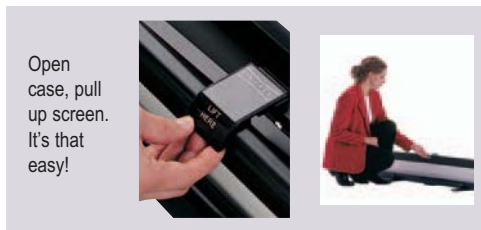

DELUXE INSTA-THEATER™

Portable Screen that Sets Up in Seconds

- Unique feature of a pneumatic scissors mechanism for raising and lowering the screen surface.
- Lightweight and self-standing so it goes anywhere. Perfect for traveling or business presentations.
- Available in a 60", 80" or 100" diagonal size with our exclusive Wide Power screen surface.

Wide Power fabric will be seamless in all sizes.

Open case, pull up screen. It's that easy!

Pneumatic scissors mechanism assists the raising of the screen surface and allows one finger height adjustment.