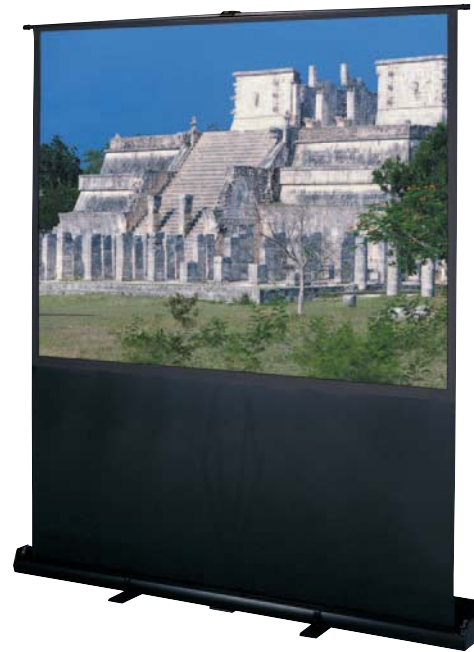

DELUXE INSTA-THEATER™

Portable Screen that Sets Up in Seconds

- Unique feature of a pneumatic scissors mechanism for raising and lowering the screen surface.
- Lightweight and self-standing so it goes anywhere. Perfect for traveling or business presentations.
- Available in a 60", 80" or 100" diagonal size with our exclusive Wide Power screen surface.

Wide Power fabric will be seamless in all sizes.

Open case, pull up screen. It's that easy!

Pneumatic scissors mechanism assists the raising of the screen surface and allows one finger height adjustment.