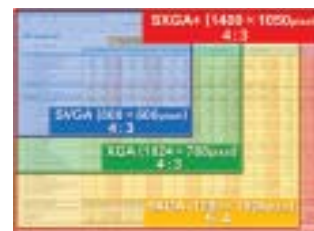

AISYS structure

SXGA+ RESOLUTION

To match the increasing demand for high resolution display technology, the REALiS SX50 features native SXGA+ resolution – perfect for displaying crisp video, photographs, fine text, spreadsheets, CAD drawings, and engineering diagrams. Compared to mainstream projectors that offer XGA resolution (1024 x 768), the REALiS SX50 features SXGA+ resolution (1400 x 1050), for an expanded display range, capable of reproducing even the smallest details with razor sharp precision. SXGA+ can also display true 16:9 high definition broadcast images.

Size comparison: SXGA+ and others

LV-7565

XGA | 5100
1024 X 768 | ANSI LUMENS

20.5 LBS. (9.3KG)

FEATURES

- Native XGA Resolution (1024 x 768)
- 5100 ANSI Lumens (Turbo Bright Mode)/4300 ANSI Lumens (Normal Mode)
- 90% Uniformity
- Lens: f=48.2 to 62.6mm, F1.7 to 2.0, 1.3x Zoom
- Lens Shifting: 1:1 to 10:0
- Throw Distance: 4.6 to 48.2 ft. (1.4 to 14.7m)
- Projected Image Size: 31" to 400"
- 1000:1 Contrast Ratio
- Progressive Scanning (480i, 575i, 1035i, 1080i) with 2:3 Pulldown Response (480i)
- Quiet Operation: 35 dB (Silent Mode)
- Customizable Logo Display
- DVI-D (RGB Digital) Terminal, HDCP Compatible
- VGA (RGB Analog) Input/Output
- Other Input Terminals: 5BNC, Component, S-Video, Composite
- Digital Keystone Adjustment: ±40 Degrees (V), ±10 Degrees (H)
- Image Adjustment Features: Color Management, Auto Picture Control, Gamma Adjustment
- Size (W x D x H): 12.6 x 18.3 x 6.6 in. (319 x 465.2 x 168mm)