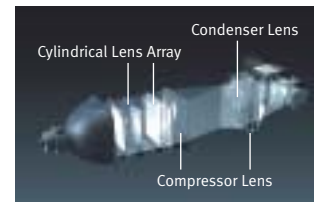

AISYS structure

SXGA+ RESOLUTION

To match the increasing demand for high resolution display technology, the REALiS SX50 features native SXGA+ resolution – perfect for displaying crisp video, photographs, fine text, spreadsheets, CAD drawings, and engineering diagrams. Compared to mainstream projectors that offer XGA resolution (1024 x 768), the REALiS SX50 features SXGA+ resolution (1400 x 1050), for an expanded display range, capable of reproducing even the smallest details with razor sharp precision. SXGA+ can also display true 16:9 high definition broadcast images.