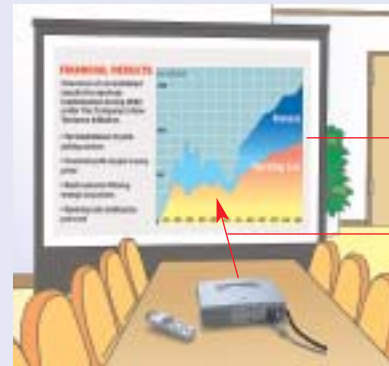

MAXIMUM IMPACT IN MINIMUM SPACES

Normally, a projector must be positioned far away from a screen to project a large image. This is not the case with Canon projectors. They feature wide-angle zoom lenses, allowing you to achieve big, vibrant images from as little as 8.2 feet (2.5m), making them ideal for a small conference room or a home theater.